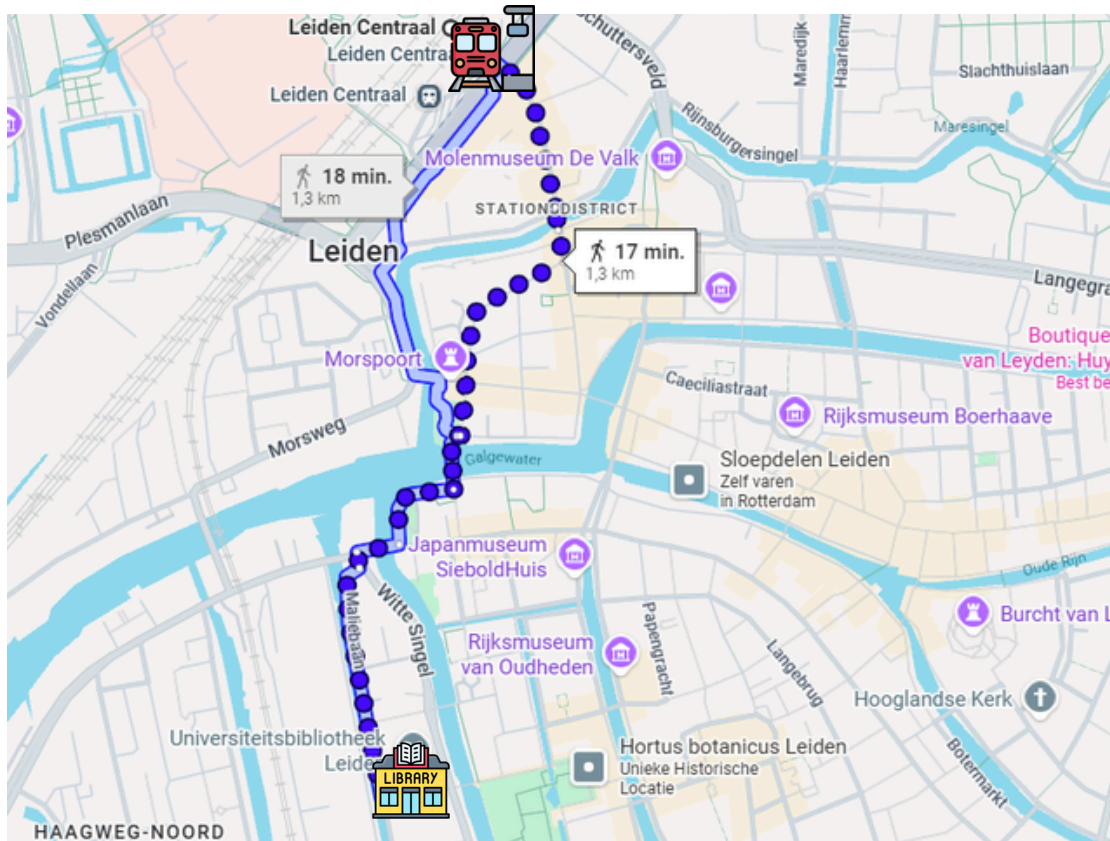

ELIAS 2026: INFORMATION PACK

African Library
Herta Mohr Building
Witte Singel 27A
2311 BG Leiden
The Netherlands

Directions: Schiphol to Leiden

From Schiphol Airport, you can easily get to Leiden via train within 15 minutes. Routes and times can be checked on the [NS route planner website](#), [Google Maps](#), the [9292 website](#) or by downloading the [9292](#) or [NS](#) app. Train tickets are available for purchase at NS counters, NS kiosks, or you can simply check in and out using your bank card.

Once in Leiden, the Herta Mohr Building is a quick 15 minute walk from the train station. Public transport is also available. See link on [how to find us](#).

Accommodation:

Leiden has many lovely hotels and guest houses within the city to accommodate any traveller. See our recommendations below:

Near the Central Train Station:

Intercity Hotel Leiden

Ibis Leiden Centre

Tulip Inn Leiden Centre

Golden Tulip Leiden Centre

Fletcher Hotels Leiden

In the City Centre:

De Pelgrimplaats